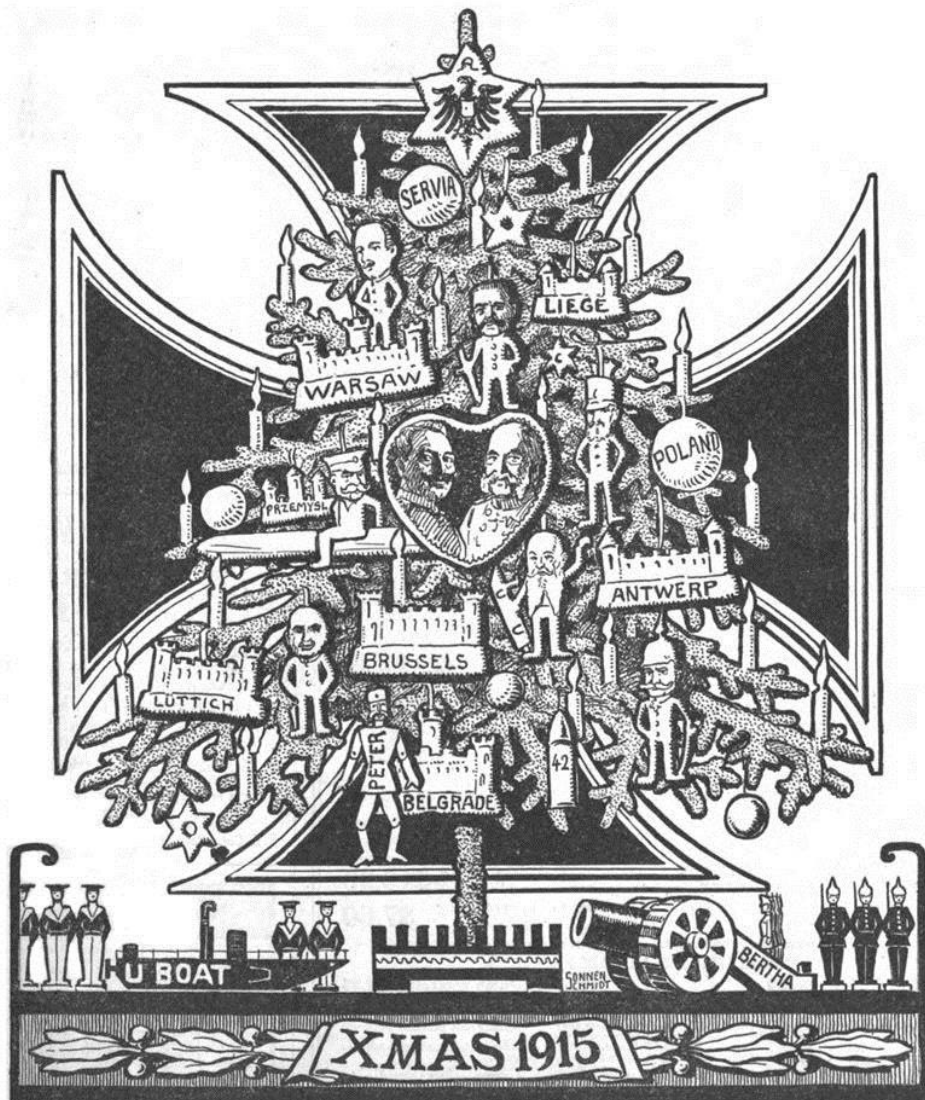

THE Fatherland

A Weekly

(Title Reg. U. S. Pat. Off.)

Drawn for The Fatherland by M. Sonnenschmidt

THE GERMAN PEOPLE'S CHRISTMAS TREE

A WORD WITH THE REPUBLICANS

By GEORGE SYLVESTER VIERECK